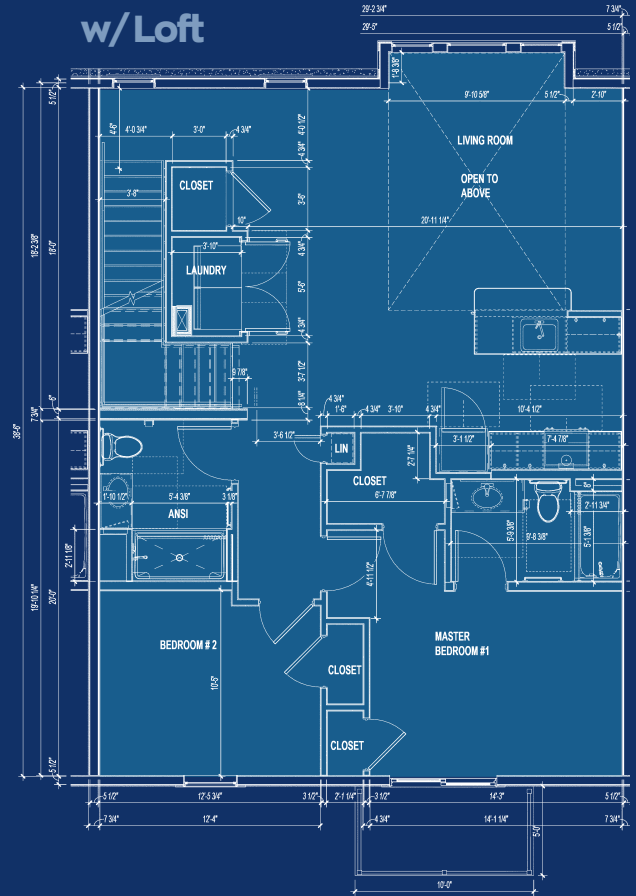

Rest assured with the peace of mind that comes from the quality craftsmanship and high-end materials used at **Eastview Knolls**.

**Ground Floor Unit**

**2nd Floor Unit w/Loft**

**Eastview Knolls**

221 Eastview Drive, Central Islip, NY 11722  
631.968.2376 • eastviewknolls.com