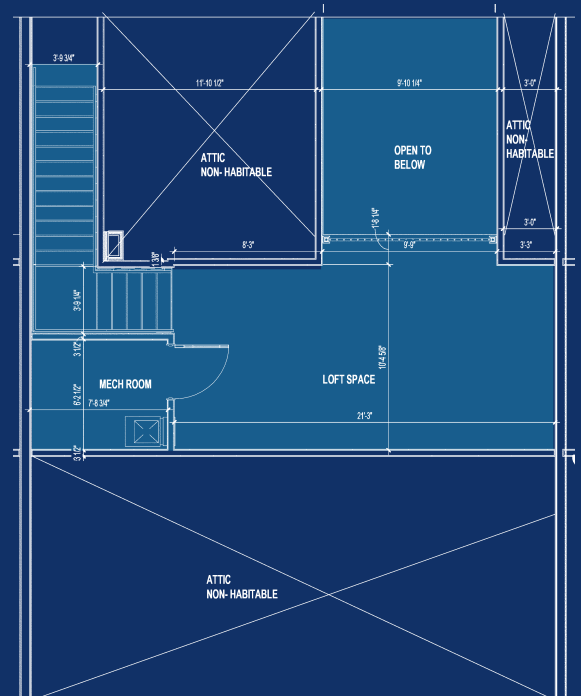

## 2 Bedrooms 2nd Floor Loft

Rest assured with the peace of mind that comes from the quality craftsmanship and high-end materials used at **Eastview Knolls**.

**Ground Floor Unit**

**2nd Floor Unit w/Loft**

**Eastview Knolls**

221 Eastview Drive, Central Islip, NY 11722  
631.968.2376 • eastviewknolls.com